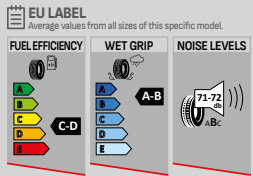

OUTSTANDING GRIP PERFORMANCE IN WET AND DRY CONDITIONS