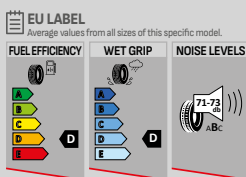

ALL TERRAIN PATTERN WITH UNIQUE TRACTION CAPABILITY

TYRE SIZE	LOAD/SPEED INDEX
205/80 R16 RF	104T ^{RP}
215/80 R15	102S ^{RP}
235/75 R15	105T ^{RP}
255/70 R15	108T ^{RP}
265/70 R15 RF	116T ^{RP}
235/70 R16	106T ^{RP}

TYRE SIZE	LOAD/SPEED INDEX
245/70 R16 RF	111T ^{RP}
215/65 R16	98T ^{RP}
265/65 R17 RF	116S ^{RP}
255/60 R18 RF	112H ^{RP}
265/60 R18 RF	114T ^{RP}

RF : REINFORCED
^{RP} : RIM PROTECTOR