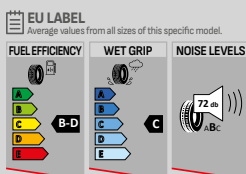

ULTIMATE PERFORMANCE ON ALL WEATHER CONDITIONS