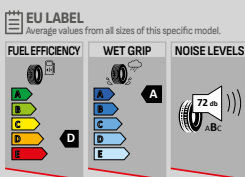

DESIGNED TO DELIVER OPTIMAL PERFORMANCE AND DURABILITY

TYRE SIZE	PR	LOAD/SPEED INDEX
195 R15 C	8PR	106/104R