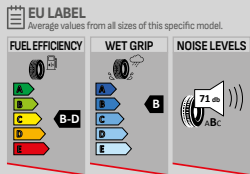

RF: REINFORCED

SNOWMASTER 2

Winter Tire

SnowMaster 2 is a winter tire developed to provide short braking distances, superior traction performance and safety on snowy surfaces at low temperatures.

HIGH PERFORMANCE ON SNOW