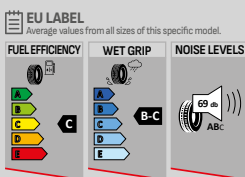

RF : REINFORCED
^(RP) : RIM PROTECTOR

PT525 PROGREEN

Designed to be more fuel efficient with high mileage performance. Guarantees safety, durability and low rolling resistance.

ECO-FRIENDLY TIRE DESIGNED FOR ULTIMATE TRACTION AND HANDLING