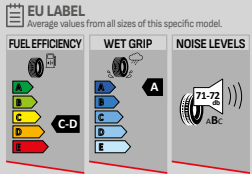

EXCELLENT GRIP CAPABILITY WITH LONG LASTING PERFORMANCE