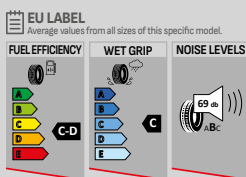

VANMASTER A/S +

All Weather Tire

PT311 ELEGANT

Developed for performance and handling for the general use segment. Offers traction and riding comfort combined with durability.

DESIGNED FOR OPTIMAL DRIVING PERFORMANCE