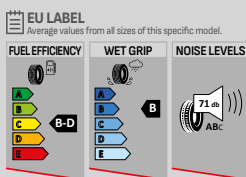

DESIGNED FOR ULTIMATE DRIVING COMFORT