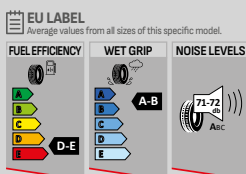

LIGHT TRUCK TIRES

PT935 FULL GRIP

Winter Tire

Unique tread design with wavy sipes enables high grip performance on icy roads. Offers safety and durability.

EXCEPTIONAL TRACTION AND BRAKE PERFORMANCE IN HARSH WINTER CONDITIONS