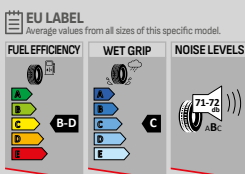

ULTIMATE PERFORMANCE ON ALL WEATHER CONDITIONS

TYRE SIZE	LOAD/SPEED INDEX	TYRE SIZE	LOAD/SPEED INDEX
155/70 R13	75T	225/55 R17 RF	101W (RP)
165/70 R13	79T	235/55 ZR17 RF	103W
175/70 R13	82T	195/55 R20 RF	95H (RP)
175/70 R14	84T (RP)	195/50 R15	82V (RP)
175/65 R14	82T	195/50 R16 RF	88V (RP)
185/65 R14	86T	205/50 R17 RF	93W (RP)
175/65 R15	84H	215/50 R17 RF	95W (RP)
185/65 R15	88T	225/50 R17 RF	98V (RP)
185/65 R15	88H	195/45 R16 RF	84V (RP)
185/65 R15	92H	215/45 R16 RF	90V (RP)
195/65 R15	91H	205/45 R17 RF	88W (RP)
195/65 R15 RF	95H	215/45 ZR17 RF	91W (RP)
205/65 R15	94H	225/45 R17 RF	94W (RP)
205/65 R16	95H	235/45 R17 RF	97W (RP)
215/65 R16 RF	102V	245/45 R17 RF	99Y (RP)
185/60 R14	82H	225/45 R18 RF	95W (RP)
185/60 R15 RF	88H	225/45 ZR18 RF	95Y (RP)
195/60 R15	88H	235/45 R18 RF	98W (RP)
205/60 R16	96V	245/45 R18 RF	100W (RP)
215/60 R16 RF	99V	225/45 R19 RF	96W (RP)
185/55 R14	80H	245/40 ZR17 RF	95Y (RP)
185/55 R15 RF	86H	225/40 R18 RF	92W (RP)
195/55 R15	85H	235/40 ZR18 RF	95Y
195/55 R16	87H (RP)	245/40 R18 RF	97Y (RP)
205/55 R16	91V (RP)	235/40 ZR19 RF	96Y (RP)
215/55 R16 RF	97V (RP)	235/35 ZR19 RF	91Y (RP)
225/55 R16 RF	99W (RP)	245/35 R19 RF	93Y (RP)
205/55 R17 RF	95W (RP)	255/35 R19 RF	96Y
215/55 R17 RF	98W		

RF : REINFORCED
(RP) : RIM PROTECTOR