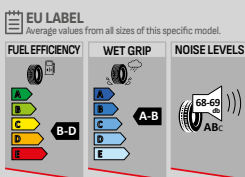

NEXT GENERATION SUMMER TIRE