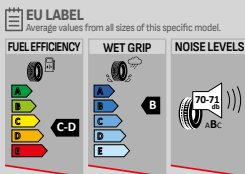

RF : REINFORCED

.. : Sizes with two rib design

PT515 IMPERIUM

Designed and produced with latest technology. It offers good mileage and excellent braking performance in both wet and dry conditions.

DESIGNED FOR EXCEPTIONAL GRIP IN WET AND DRY CONDITIONS