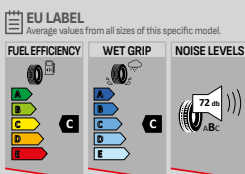

EXTREME PERFORMANCE FOR EXTREME CHALLENGES