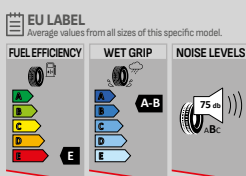

BUILT FOR EVERY ROAD, READY FOR EVERY CHALLENGES

TYRE SIZE	PR	LOAD/SPEED INDEX
215/75 R15	6PR	100/97S
235/75 R15	6PR	104/101Q
31x10.50 R15LT	6PR	109S
LT245/75 R16	10PR	120/116S
LT265/75 R16	8PR	119/116R
LT265/75 R16	10PR	123/120R
LT285/75 R16	6PR	116/113R
LT245/70 R16	8PR	113/110S
LT265/70 R16	10PR	121/118S
LT265/70 R17	10PR	121/118S
215/65 R16	8PR	103/100S
LT245/65 R17	8PR	111/108S
LT265/65 R17	10PR	120/117S
LT265/60 R18	10PR	119/116S