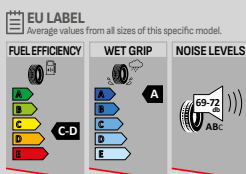

LONG LASTING PERFORMANCE, WITH ULTIMATE WET GRIP AND HANDLING CAPABILITY