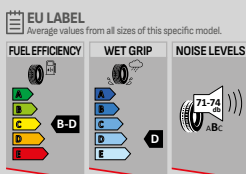

OUTSTANDING DRIVING PERFORMANCE IN ALL WEATHER CONDITIONS