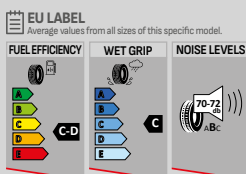

MORE THAN MEETS THE ICE

TYRE SIZE	LOAD/SPEED INDEX	TYRE SIZE	LOAD/SPEED INDEX
175/70 R13	82T	205/60 R16 RF	96T
175/65 R14	82T	195/55 R16	87T
185/65 R14	86T	205/55 R16	91T
185/65 R15	88T	215/55 R16 RF	97T
195/65 R15	91T	215/55 R17 RF	98T
205/65 R15	94T	225/55 R17 RF	101T
185/60 R15 RF	88T	215/50 R17 RF	95T
195/60 R15	88T	225/50 R17 RF	98T
205/60 R16	92T	225/45 R17 RF	94T

RF: REINFORCED